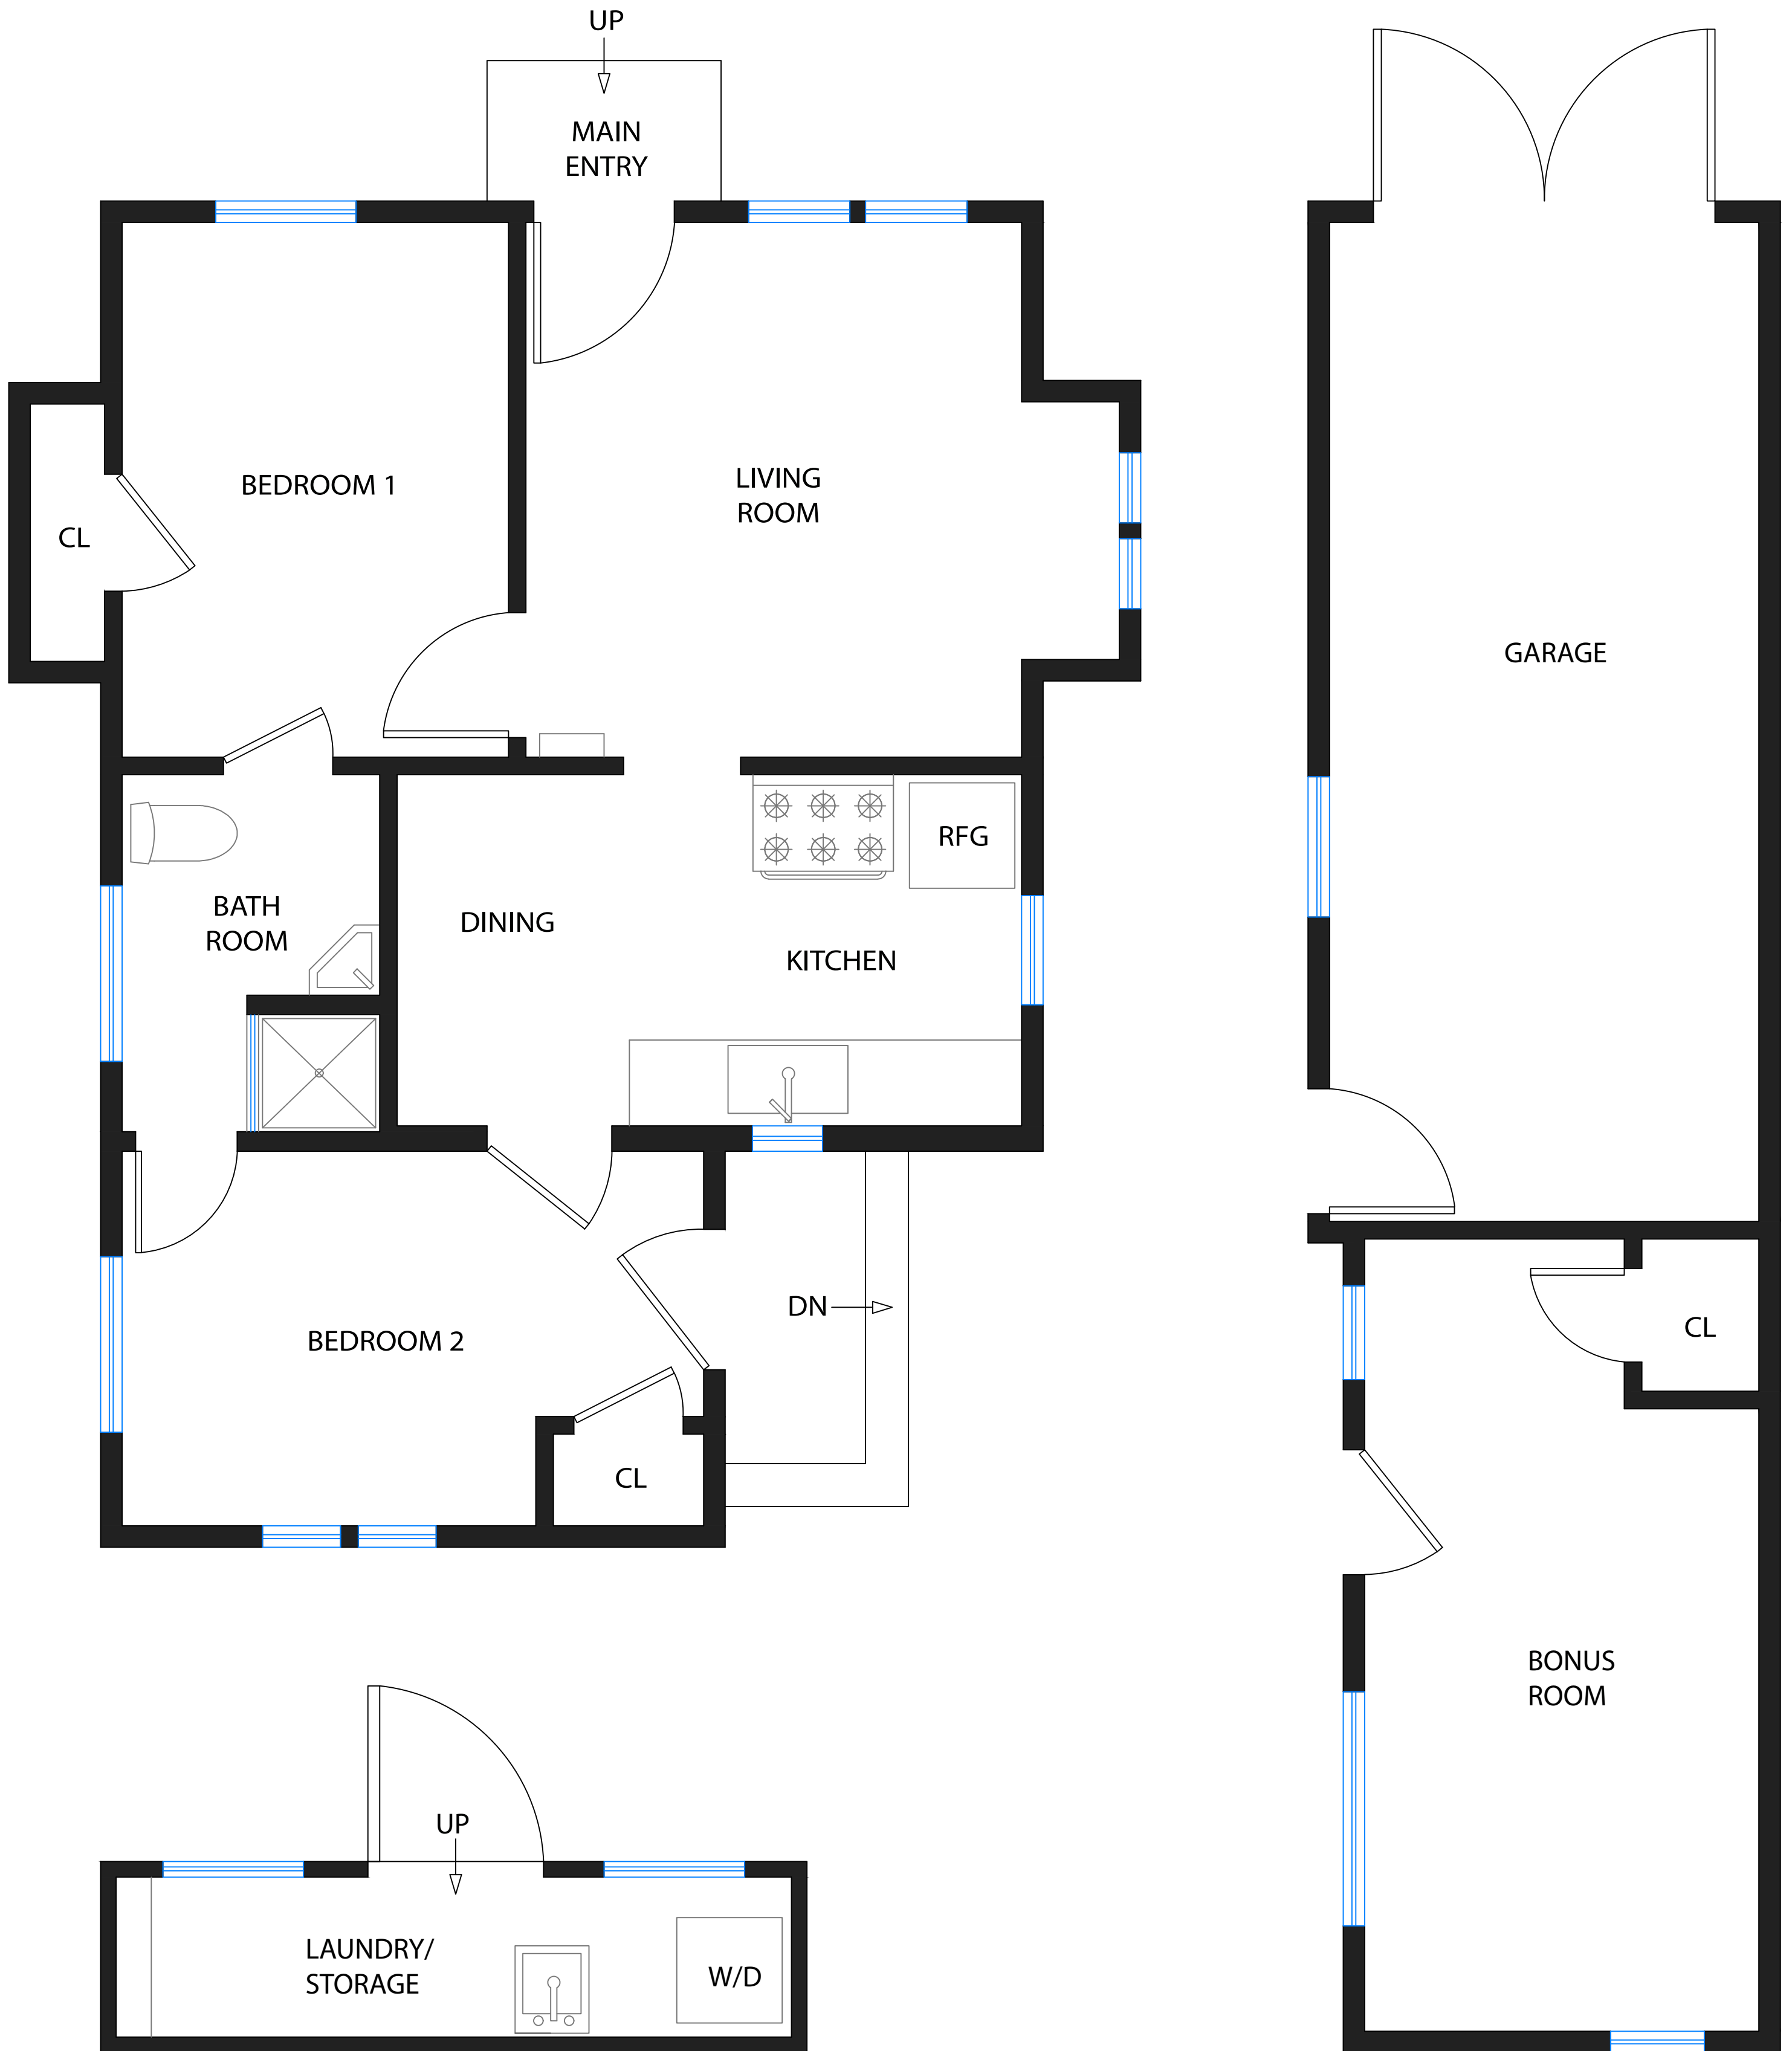

163 Beemer Ave.

Sunnyvale, CA. 94086

DISCLAIMER: RENDERING BY OPEN HOMES PHOTOGRAPHY. ALL MEASUREMENTS ARE APPROXIMATE AND MAY NOT BE EXACT. DO NOT RELY ON THE ACCURACY OF THIS FLOOR PLAN WHEN DETERMINING THE PRICE OF A PROPERTY OR MAKING DECISIONS REGARDING BUYING OR SELLING OF PROPERTIES WITHOUT INDEPENDENT VERIFICATION.